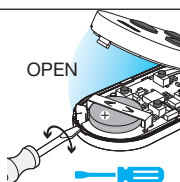

CAME

CAME.COM

TOPD4RBS

cod. 806TS-0121

KEY

(A) Saved transmitter  - - - -

(B) New transmitter  - - - -

Procedure for control panels with self-learning rolling function [U8] (activate the function) and those without.

2 Press and hold button already memorized on transmitter A for 15 s

3 Press and hold button 1 or 2 or 3 or 4 on transmitter B for 3 s

 **1 SAVED = 1 NEW**

CR2032 
3 V DC Lithium

16 g 

34 x 70 x 13 mm

Max 50 ÷ 150 m